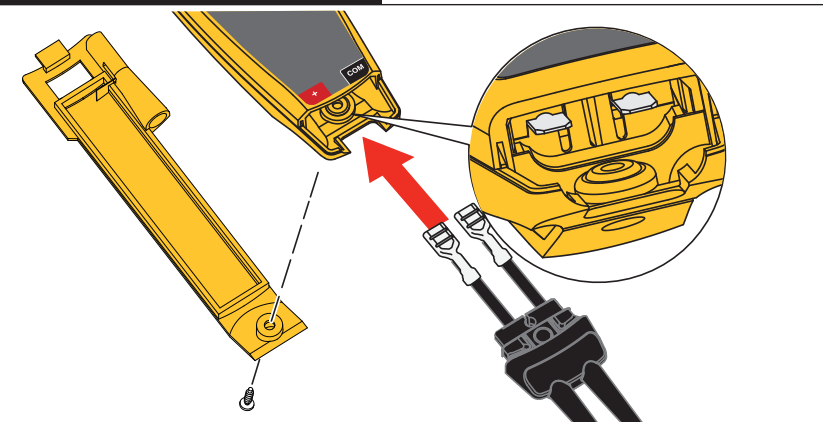

## Lead Replacement

## Replacement Parts

Test Lead Assembly (T5-RLS) Replace only with Fluke double-insulated leads.	PN 4462973
TP1 Single Probe, Flat-Tip, Red	PN 648128
TP1 Single Probe, Flat-Tip, Black	PN 648102
TP38 Single Probe, Round-Tip, Red	PN 1276841
TP38 Single Probe, Round-Tip, Black	PN 1276852
Battery Door	PN 5132103
Battery Door Screw	PN 1618578
AC285 Alligator Clip	PN 1610159
H-T6 Belt Holster	PN 4910585